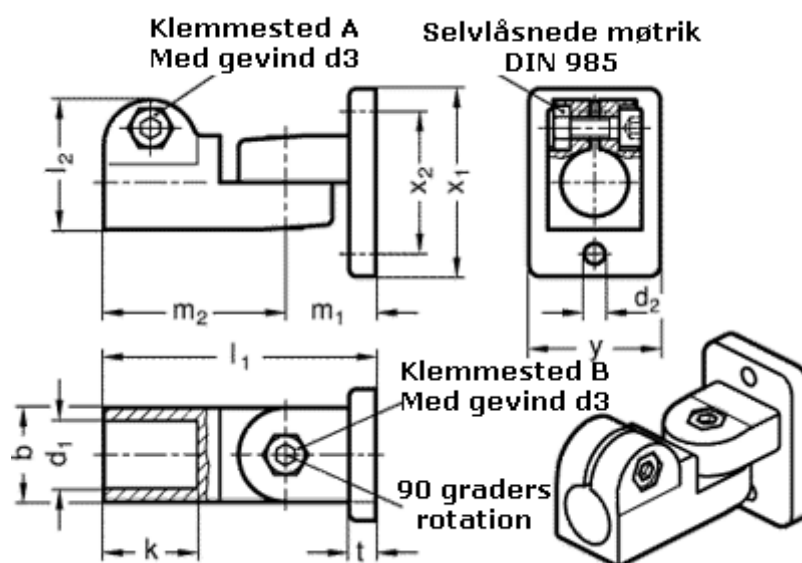

Article number: 20281B182BL

Description: E+G Swivel clamp connector joint
GN281-B18-2-BL

Measures

b = 25	m2 = 48.5
d1 = B18	t = 7
d2 = 5.5	x1 = 50
d3 = M 6	x2 = 38
k = 25	y = 35
l1 = 72.5	
l2 = 34.5	
m1 = 24	